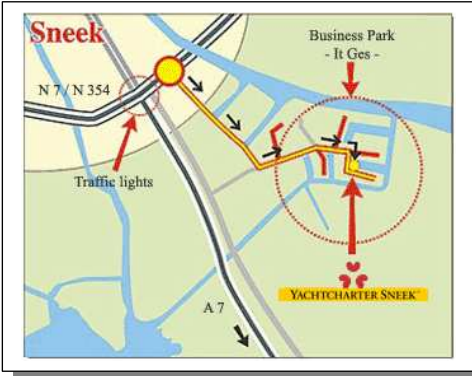

YACHTCHARTER SNEEK®

Finding us

Sneek is located in the heart of the Frisian lakelands. You can reach us simple from any direction by taking the A 6 and A 7 highways.

From **Joure**, from a eastwards direction, you turn right at the first traffic lights and then turn right again at the next roundabout in direction "It Ges" (Einsteinstraat).

From **Bolsward**, from a westwards direction, take the ring road around Sneek. Then, at the traffic lights for the turning to Joure continue straight ahead, turning right again at the next roundabout in direction "It Ges" (Einsteinstraat).

After a few hundred metres, take the left turning sign-posted "Bedrijvenpark It Ges" (It Ges Business Park). Carry on along the road, across the little bridge and take the second turning on the right. Behind the building of Yachtcharter Sneek is the parking area .